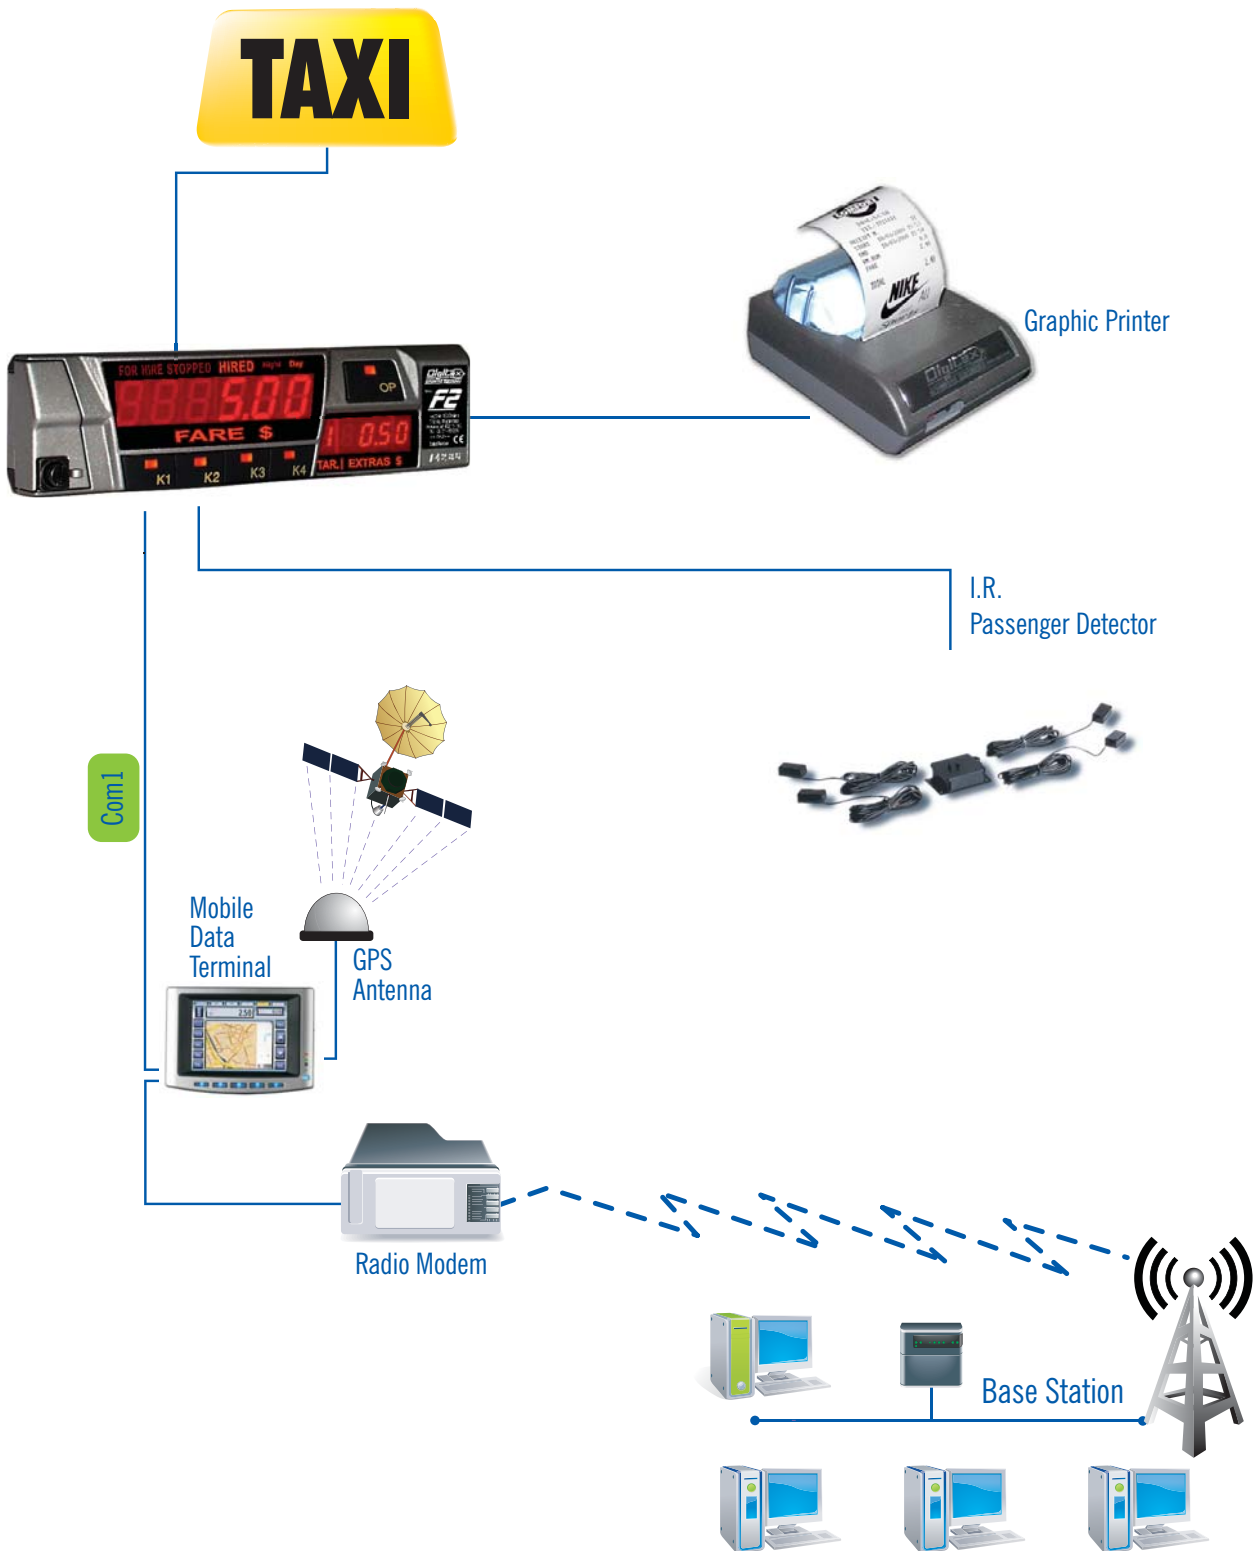

Weight

Gr. 350 ca.

Displays

Fare counter:
5 or 6 Digits Red High-Luminosity Led
Extra counter:
4 Digits Red High-Luminosity Led
Illuminated Front Text
Tariff Index:
1 Digit High-Luminosity Led

Power Supply

Communications Ports

Internal COM1
RS232 +/- 12 Volts STD

Operative Firmware

Firmware is on Reprogrammable Flash Eprom
upgradable by reprogramming on board (Not
OTP Chip)

Transducer

Mechanical Hall Effect or Internal adapter for electronic speedometer
up to 100.000 l/km

Power Outputs

1 Roof Light 25 Watts
4 Programmable power outputs 5 Watts

Interfacing System

F2 TAXIMETER

Digitax Italy Headquarter

Via dell'Industria 16 - 62017 Porto Recanati (MC) - ITALY

Phone +39 071 7590984 r.a. - Fax +39 071 9797405